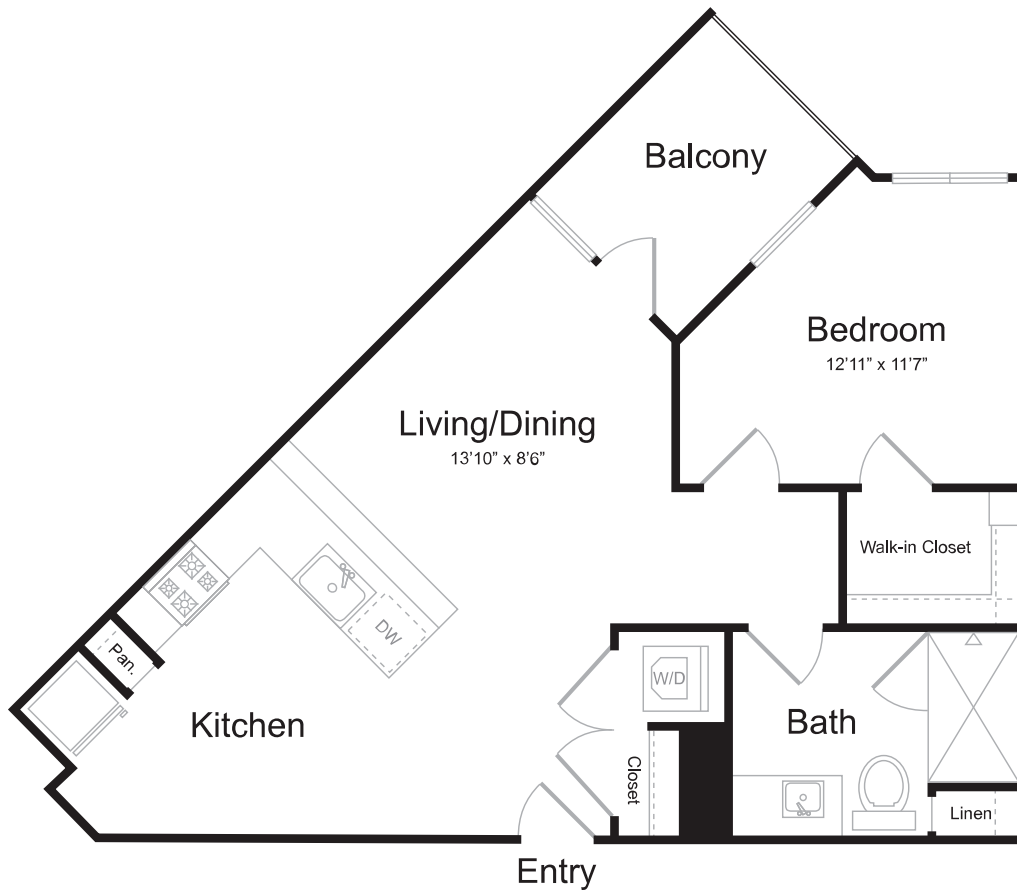

A1.1

1 BED | 1 BATH

693

SQ. FT.

919 S Winchester Blvd. | San Jose, CA 95128

livelynhaven.com

Floor plans are artist's rendering. All dimensions are approximate. Actual product and specifications may vary in dimension or detail. Not all features are available in every apartment. Prices and availability are subject to change. Please see a representative for details.