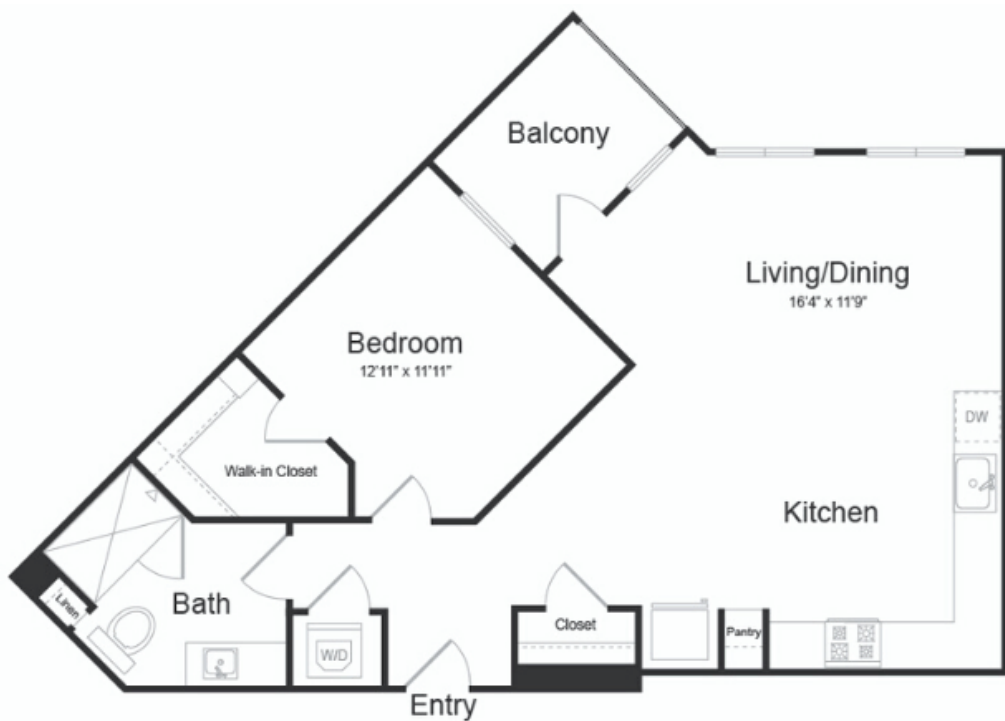

A1.2

1 BED | 1 BATH

687-854

SQ. FT.

919 S Winchester Blvd. | San Jose, CA 95128

livelynhaven.com

Floor plans are artist's rendering. All dimensions are approximate. Actual product and specifications may vary in dimension or detail. Not all features are available in every apartment. Prices and availability are subject to change. Please see a representative for details.