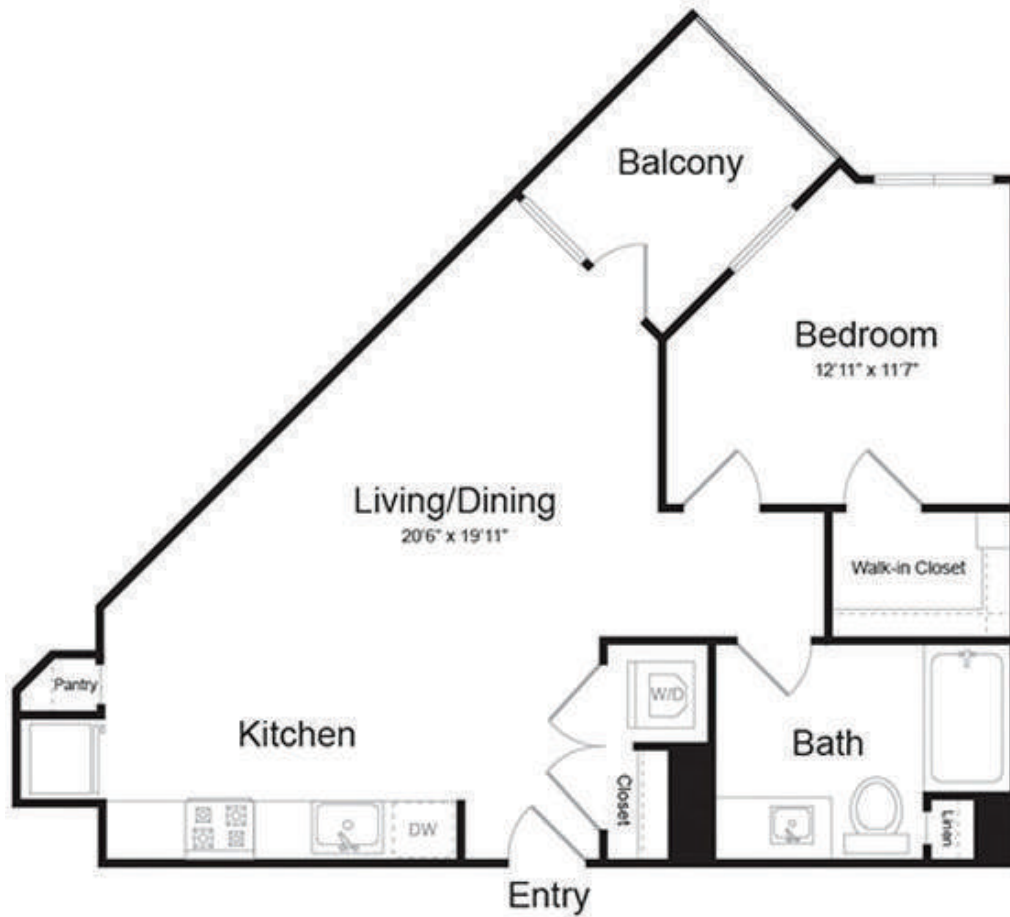

A1

1 BED | 1 BATH

687

SQ. FT.

919 S Winchester Blvd. | San Jose, CA 95128

livelynhaven.com

Floor plans are artist's rendering. All dimensions are approximate. Actual product and specifications may vary in dimension or detail. Not all features are available in every apartment. Prices and availability are subject to change. Please see a representative for details.