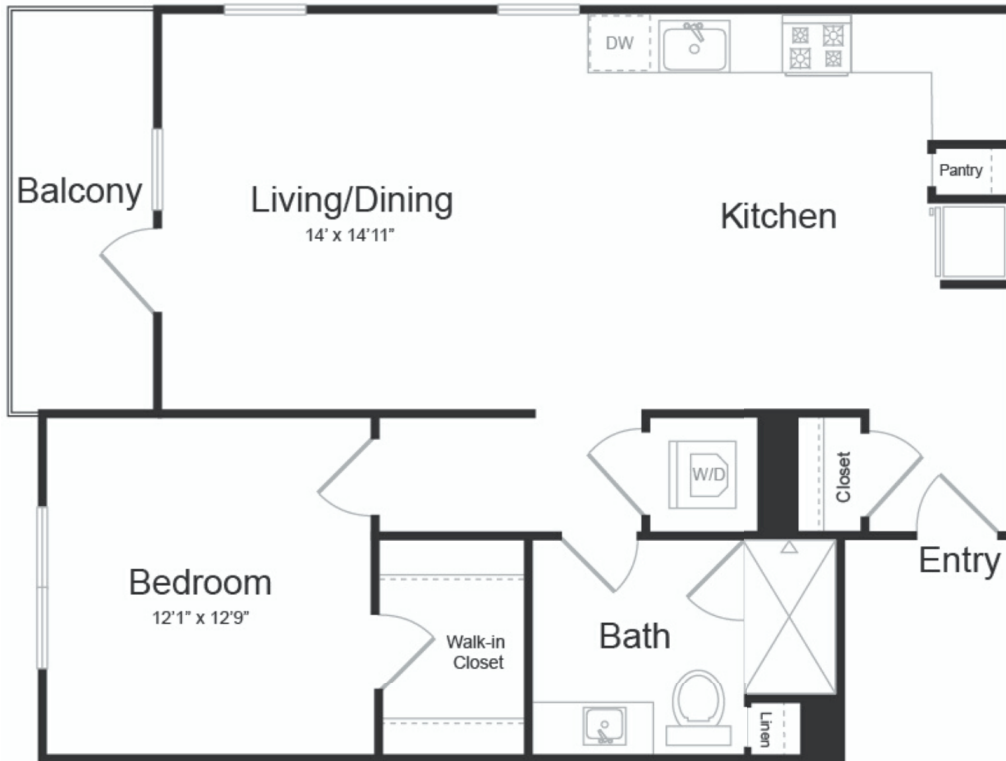

A4.1

1 BED | 1 BATH

802-1003

SQ. FT.

919 S Winchester Blvd. | San Jose, CA 95128

livelynhaven.com

Floor plans are artist's rendering. All dimensions are approximate. Actual product and specifications may vary in dimension or detail. Not all features are available in every apartment. Prices and availability are subject to change. Please see a representative for details.