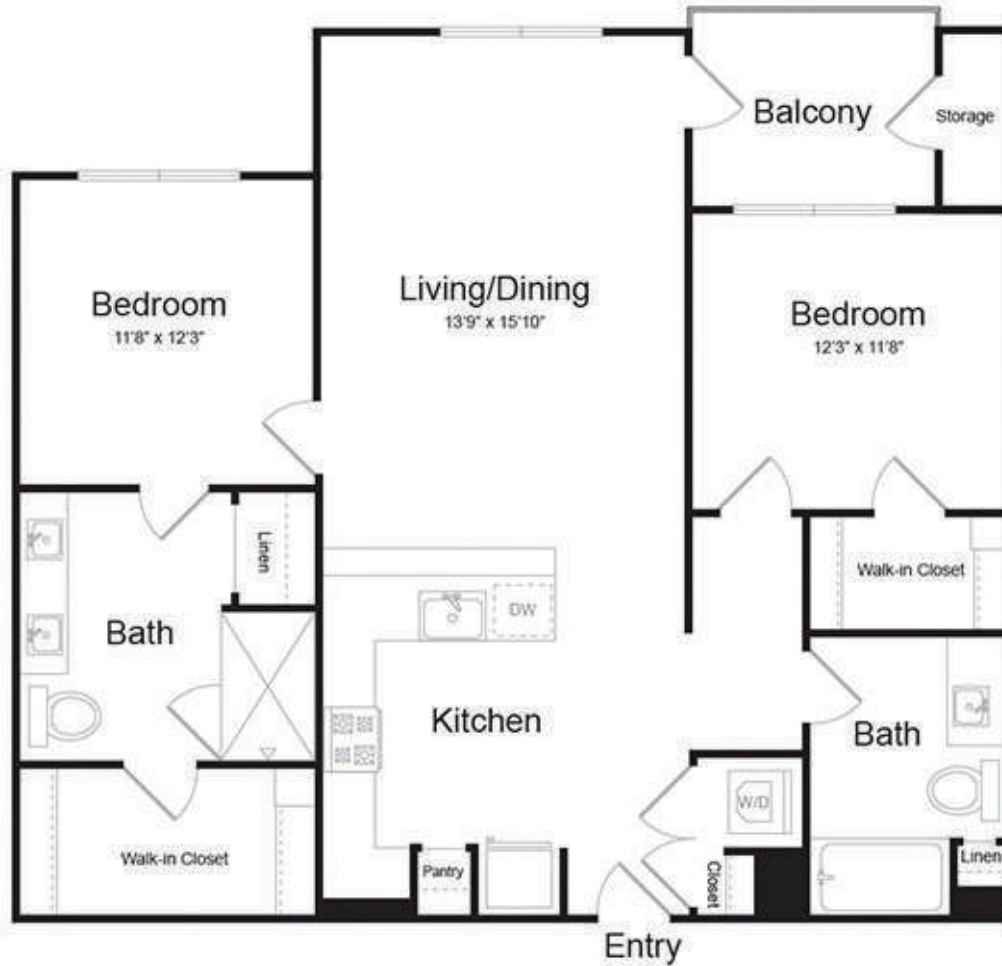

B2

2 BED | 2 BATH

1151

SQ. FT.

919 S Winchester Blvd. | San Jose, CA 95128

livelynhaven.com

Floor plans are artist's rendering. All dimensions are approximate. Actual product and specifications may vary in dimension or detail. Not all features are available in every apartment. Prices and availability are subject to change. Please see a representative for details.