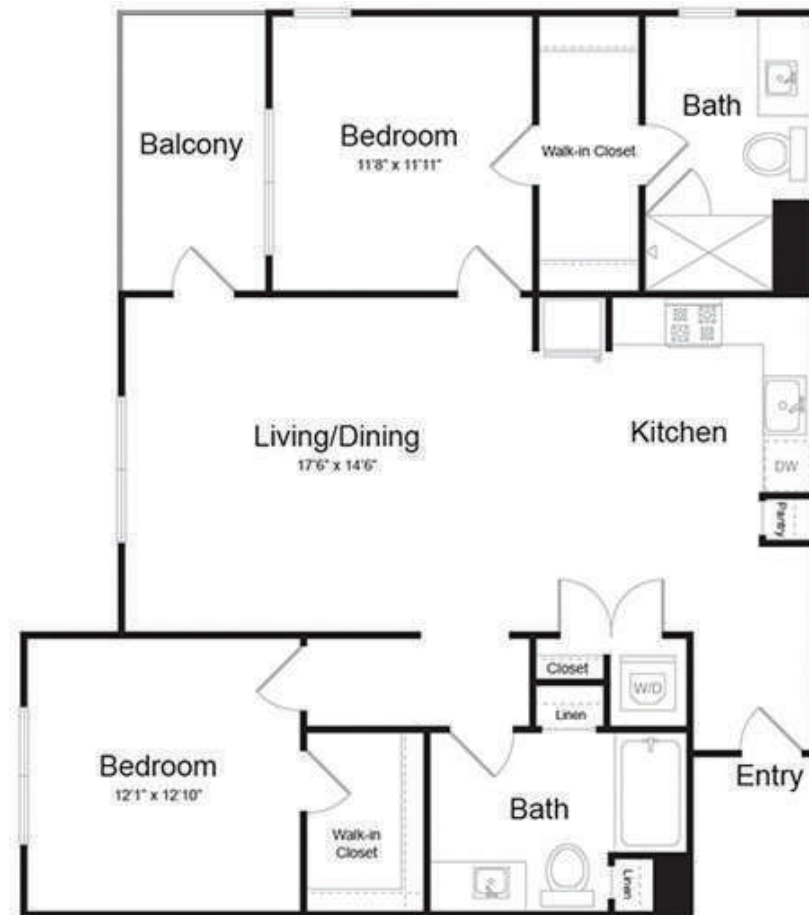

B3

2 BED | 2 BATH

1141

SQ. FT.

919 S Winchester Blvd. | San Jose, CA 95128

livelynhaven.com

Floor plans are artist's rendering. All dimensions are approximate. Actual product and specifications may vary in dimension or detail. Not all features are available in every apartment. Prices and availability are subject to change. Please see a representative for details.