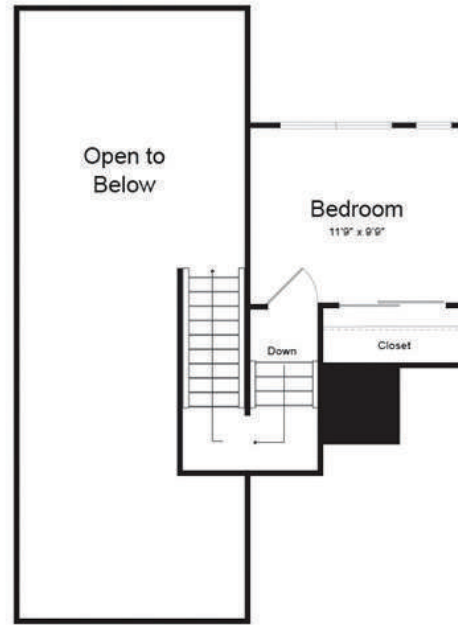

C1

2 BED | 1 BATH

946-977

SQ. FT.

919 S Winchester Blvd. | San Jose, CA 95128

livelynhaven.com

Floor plans are artist's rendering. All dimensions are approximate. Actual product and specifications may vary in dimension or detail. Not all features are available in every apartment. Prices and availability are subject to change. Please see a representative for details.